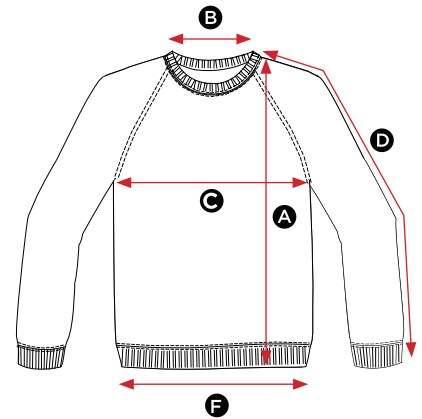

237.52

SG23 Men's Raglan Sweat

MEASUREMENTS CM	S	M	L	XL	2XL	3XL
A Length	68.5	71	73.5	76	78.5	81
B Back neck opening	18.5	19	19.5	20	20.5	21
C Half chest	51.5	55	58.5	62	65.5	69
D Sleeve length	74	77.5	79	83	84	84
E Sleeve width opening	10.5	10.5	10.5	11.5	11.5	11.5
F Bottom hem opening	39.5	43	46.5	50	53.5	57

All measurements are within industry standard tolerances and are product dependent.

250.52

SG23F Ladies' Raglan Sweat

MEASUREMENTS CM	XS	S	M	L	XL	2XL
A Length	59.5	62	64.5	67	69.5	72
B Back neck opening	17.5	18	18.5	19	19.5	20
C Half chest	46	49	52	55	58	61
D Sleeve length	65	66.5	68	69.5	69.5	69.5
E Sleeve width opening	8	8	8	9	9	9
F Bottom hem opening	38	42	45	48	51	54

All measurements are within industry standard tolerances and are product dependent.

288.52

SG23K Kids' Raglan Sweat

MEASUREMENTS CM	104 3-4	116 5-6	128 7-8	140 9-10	152 11-12
A Length	45	49	54	57	62
B Back neck opening	15	15	16	17	17
C Half chest	36	38	41	43	46
D Sleeve length	42.5	51.5	56	65	68
E Sleeve width opening	6.5	6.5	6.5	7	7
F Bottom hem opening	31	33	35	37	39