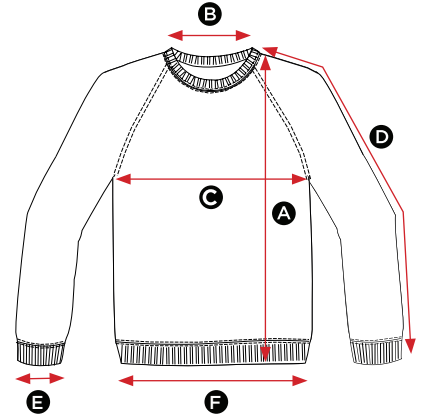

237.52

SG23 Men's Raglan Sweat

MEASUREMENTS CM	S	M	L	XL	2XL	3XL
A Length	68.5	71	73.5	76	78.5	81
B Back neck opening	18.5	19	19.5	20	20.5	21
C Half chest	51.5	55	58.5	62	65.5	69
D Sleeve length	74	77.5	79	83	84	84
E Sleeve width opening	10.5	10.5	10.5	11.5	11.5	11.5
F Bottom hem opening	39.5	43	46.5	50	53.5	57

All measurements are within industry standard tolerances and are product dependent.

250.52

SG23F Ladies' Raglan Sweat

MEASUREMENTS CM	XS	S	M	L	XL	2XL
A Length	59.5	62	64.5	67	69.5	72
B Back neck opening	17.5	18	18.5	19	19.5	20
C Half chest	46	49	52	55	58	61
D Sleeve length	65	66.5	68	69.5	69.5	69.5
E Sleeve width opening	8	8	8	9	9	9
F Bottom hem opening	38	42	45	48	51	54

All measurements are within industry standard tolerances and are product dependent.

288.52

SG23K Kids' Raglan Sweat

MEASUREMENTS CM	104 3-4	116 5-6	128 7-8	140 9-10	152 11-12
A Length	45	49	54	57	62
B Back neck opening	15	15	16	17	17
C Half chest	36	38	41	43	46
D Sleeve length	42.5	51.5	56	65	68
E Sleeve width opening	6.5	6.5	6.5	7	7
F Bottom hem opening	31	33	35	37	39