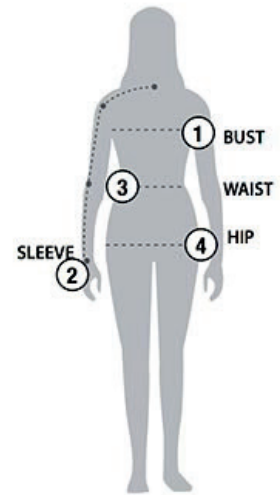

STORMTECH SIZING CHART

BASED ON YOUR BODY MEASUREMENTS

MEN'S SIZING

To select the best size for you, please follow these simple steps:

- ① **Most important measurement:**
Take your Chest/Bust measurement from just under your arm at the fullest part of the chest
- ② Take your Sleeve length from the back base of the neck across the shoulder and around the elbow to your wrist
- ③ Take your Waist measurement at the narrowest point around your natural waistline.
- ④ Take your Hip measurement at the fullest part of your body below the waist

When measurements fall between two sizes:
The size selection should be based on fit preference: Select lower size for a closer to body fit or the larger size for a more relaxed fit. When in doubt, we strongly recommend ordering a size sample.

WOMEN'S SIZING

XR-5 | MEN'S RANGER 3-IN-1 SYSTEM JACKET

MEN'S SIZING CHART – YOUR BODY MEASUREMENTS

SIZE	XS	S	M	L	XL	2XL	3XL	4XL	5XL
Chest ①	N/A	35"-38" [89-96.5cm]	38"-41" [96.5-104cm]	41"-44" [104-112cm]	44"-47" [112-119cm]	47"-50" [119-127cm]	50"-53" [127-134.5cm]	N/A	N/A
Sleeve Length ②	N/A	33"-34" [84-86.5cm]	34"-35" [86.5-89cm]	35"-36" [89-91.5cm]	36"-37" [91.5-94cm]	37"-38" [94-96.5cm]	38"-38.5" [96.5-97.75cm]	N/A	N/A
Waist ③	N/A	29"-32" [73.5-81cm]	32"-35" [81-89cm]	35"-38" [89-96.5cm]	38"-41" [96.5-104cm]	41"-44" [104-112cm]	44"-47" [112-119cm]	N/A	N/A
Hip ④	N/A	34"-37" [86-94cm]	37"-40" [94-101.5cm]	40"-43" [101.5-109cm]	43"-46" [109-117cm]	46"-49" [117-124.5cm]	49"-52" [124.5-132cm]	N/A	N/A