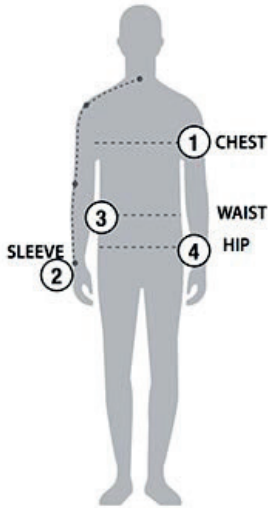

STORMTECH SIZING CHART

BASED ON YOUR BODY MEASUREMENTS

MEN'S SIZING

To select the best size for you, please follow these simple steps:

- ① **Most important measurement:**
Take your Chest/Bust measurement from just under your arm at the fullest part of the chest
- ② Take your Sleeve length from the back base of the neck across the shoulder and around the elbow to your wrist
- ③ Take your Waist measurement at the narrowest point around your natural waistline.
- ④ Take your Hip measurement at the fullest part of your body below the waist

When measurements fall between two sizes:
The size selection should be based on fit preference: Select lower size for a closer to body fit or the larger size for a more relaxed fit. When in doubt, we strongly recommend ordering a size sample.

WOMEN'S SIZING

XR-5 | MEN'S RANGER 3-IN-1 SYSTEM JACKET

MEN'S SIZING CHART – YOUR BODY MEASUREMENTS

SIZE	XS	S	M	L	XL	2XL	3XL	4XL	5XL
Chest ①	N/A	35"-38" [89-96.5cm]	38"-41" [96.5-104cm]	41"-44" [104-112cm]	44"-47" [112-119cm]	47"-50" [119-127cm]	50"-53" [127-134.5cm]	N/A	N/A
Sleeve Length ②	N/A	33"-34" [84-86.5cm]	34"-35" [86.5-89cm]	35"-36" [89-91.5cm]	36"-37" [91.5-94cm]	37"-38" [94-96.5cm]	38"-38.5" [96.5-97.75cm]	N/A	N/A
Waist ③	N/A	29"-32" [73.5-81cm]	32"-35" [81-89cm]	35"-38" [89-96.5cm]	38"-41" [96.5-104cm]	41"-44" [104-112cm]	44"-47" [112-119cm]	N/A	N/A
Hip ④	N/A	34"-37" [86-94cm]	37"-40" [94-101.5cm]	40"-43" [101.5-109cm]	43"-46" [109-117cm]	46"-49" [117-124.5cm]	49"-52" [124.5-132cm]	N/A	N/A