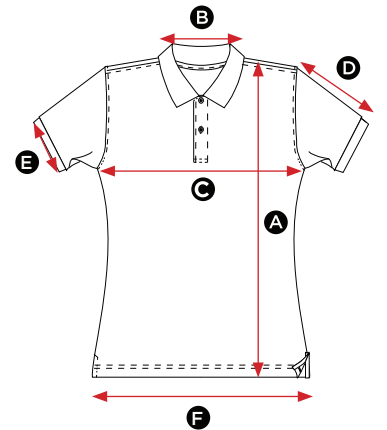

539.52

SG59 Men's 65/35 Polo

MEASUREMENTS CM	S	M	L	XL	2XL	3XL	4XL	5XL
A Length	70	72.5	75	77.5	80	82.5	87.5	90
B Back neck opening	16	17	17.5	18	18.5	19	20	20.5
C Half chest	51	54	57	60	64	68	70	74
D Sleeve length	22.5	23.5	24.5	25.5	26.5	27.5	28	29
E Sleeve width opening	13	14	15	16	17	18	19	20
F Bottom hem opening	51	54	57	60	64	68	70	74

All measurements are within industry standard tolerances and are product dependent.

593.52

SG59F Ladies' 65/35 Polo

MEASUREMENTS CM	XS	S	M	L	XL	2XL
A Length	56.5	59	61.5	64	66.5	69
B Back neck opening	16.5	17	17.5	18	18.5	19
C Half chest	45	48	51	54	57	60
D Sleeve length	15	16	17	18	19	20
E Sleeve width opening	11.5	12.5	13.5	14.5	15.5	16.5
F Bottom hem opening	45	48	51	54	57	60

All measurements are within industry standard tolerances and are product dependent.

587.52

SG59K Kids' 65/35 Polo

MEASUREMENTS CM	104 3-4	116 5-6	128 7-8	140 9-10	152 11-12
A Length	45	48	51	57	65
B Back neck opening	13	13	14	14	15
C Half chest	35	38	41	44	48
D Sleeve length	13	14	15	16	20
E Sleeve width opening	9	9.5	10	10.5	12
F Bottom hem opening	35	38	41	44	48