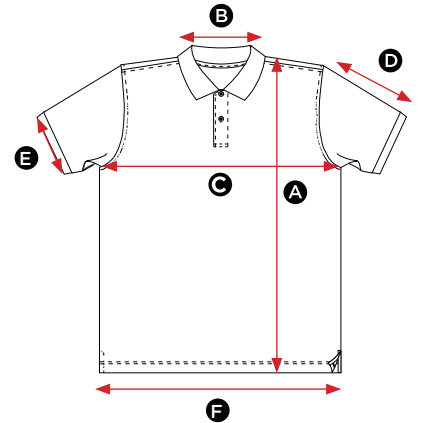

539.52

SG59 Men's 65/35 Polo

MEASUREMENTS CM	S	M	L	XL	2XL	3XL	4XL	5XL
A Length	70	72.5	75	77.5	80	82.5	87.5	90
B Back neck opening	16	17	17.5	18	18.5	19	20	20.5
C Half chest	51	54	57	60	64	68	70	74
D Sleeve length	22.5	23.5	24.5	25.5	26.5	27.5	28	29
E Sleeve width opening	13	14	15	16	17	18	19	20
F Bottom hem opening	51	54	57	60	64	68	70	74

All measurements are within industry standard tolerances and are product dependent.

593.52

SG59F Ladies' 65/35 Polo

MEASUREMENTS CM	XS	S	M	L	XL	2XL
A Length	56.5	59	61.5	64	66.5	69
B Back neck opening	16.5	17	17.5	18	18.5	19
C Half chest	45	48	51	54	57	60
D Sleeve length	15	16	17	18	19	20
E Sleeve width opening	11.5	12.5	13.5	14.5	15.5	16.5
F Bottom hem opening	45	48	51	54	57	60

All measurements are within industry standard tolerances and are product dependent.

587.52

SG59K Kids' 65/35 Polo

MEASUREMENTS CM	104 3-4	116 5-6	128 7-8	140 9-10	152 11-12
A Length	45	48	51	57	65
B Back neck opening	13	13	14	14	15
C Half chest	35	38	41	44	48
D Sleeve length	13	14	15	16	20
E Sleeve width opening	9	9.5	10	10.5	12
F Bottom hem opening	35	38	41	44	48