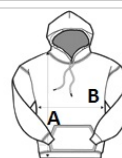

## MAIN FEATURES

- 280 g/m<sup>2</sup>
- 80% Ringspun Cotton/20% Polyester
- 90 great colours
- Relaxed fit
- Double fabric hood
- Kangaroo pouch pocket
- Round drawcords
- Ribbed cuffs and hem
- Brushed inner fleece
- Twin needle stitching detail
- 100% cotton faced fabric
- Tear away label

## SIZE SPECIFICATION (CM)

	XS	S	M	L	XL	2XL	3XL	4XL	5XL
<b>Pcs./</b>	24	24	24	24	24	24	24	24	24
<b>Body Length (A)</b>	64	67	70	73	76	79	82	86	90
<b>Chest Width (B)</b>	49	51	56	61	65	69	73	78	83
<b>Sleeve Length (C)</b>	58	59	61	62	64	65	67	69	71